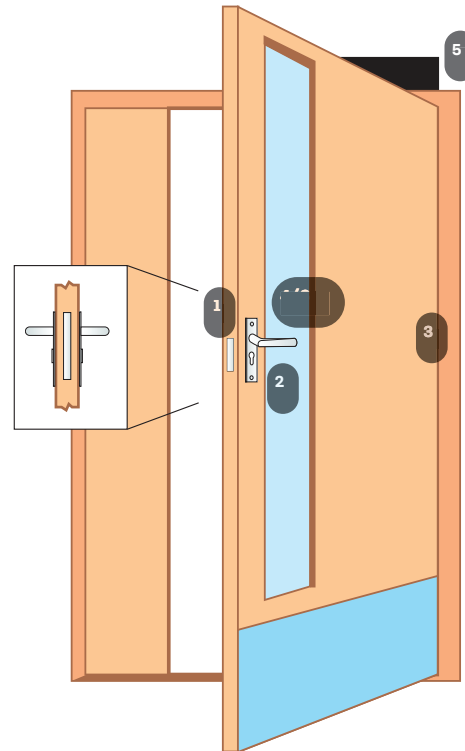

ABLOY

Package 1E

Standard door

Read in, free egress – complies with EN179

1. EL560 solenoid lock
2. CY326 single cylinder – DIN Europrofile
3. EA280 concealed door loop
4. 60-0319-SSS handle set
5. DC240 door closer (optional)
6. 3-19/042 PZ+BL-SSS alternative

Wood or metal door applications with handle operation, inside handle always operates and the outside handle is controlled and activated on signal from access control system. Key override at all times from outside.