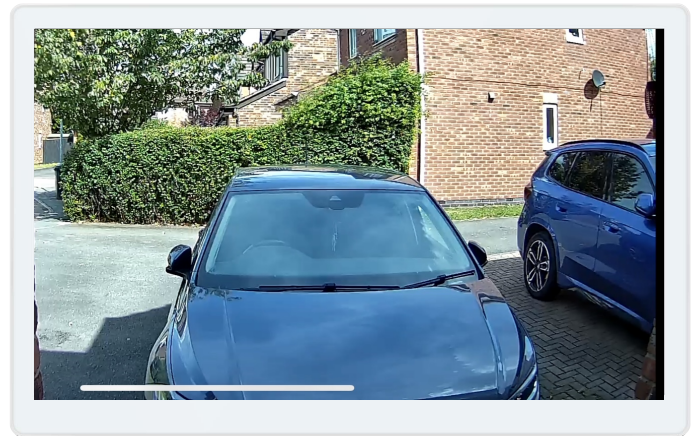

8" MONITOR

Easy 2 Wire Smart Video Entry

2W1KP8

The Amalock **2W1KP8** is designed to communicate directly to your mobile devices using wireless Wi-Fi.

- > Easy to install with our easy to understand Installation Guide.
- > Whenever the button is pressed on the Outdoor Station, your mobile device and Monitors is sent a notification to enable you to remotely unlock.

Features include:

- > Simple 2 Wire Installation
- > Stylish slim 8" Monitor
- > Touch Screen
- > 2 Way Communication
- > Motion Alert
- > Mobile Device Unlock
- > Indoor Monitor Unlock
- > Zoom in
- > Record File Playback
- > 16G SD Card included
- > Fob Access
- > Keypad Code Access
- > 2 relay outputs
- > Expandable
  - 2 panels
  - 3 Monitors

Options:

- > Add Extra Monitor (**BCM8**)
- > Add Call Panel (**BCKPI**)
- > Spare Keyring Fob (**SV-KF**)

SIMPLE 2 WIRE