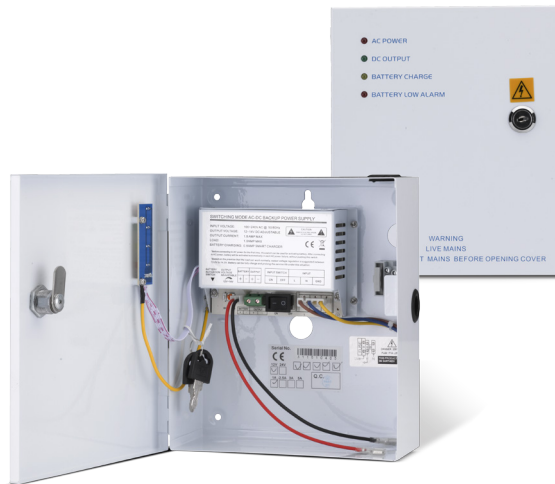

PS1A-12VS

Smallbox Power Supply

SWITCH

- 220Vac power input
- 12Vdc 1Amp output
- Metal hinged box
- Deep discharge protection
- LED Indicators
- Key lockable
- Battery charging circuit

H	W	D
225	195	80

PS1A-12VL

Power Supply

SWITCH

- 220Vac power input
- 12Vdc 1Amp output
- Metal hinged box
- Deep discharge protection
- LED Indicators
- Key lockable
- Battery charging circuit

H	W	D
305	304	85

PS2A-12VS

Smallbox Power Supply

SWITCH

- 220Vac power input
- 12Vdc 2Amp output
- Metal hinged box
- Deep discharge protection
- LED Indicators
- Key lockable
- Battery charging circuit

H	W	D
225	195	80