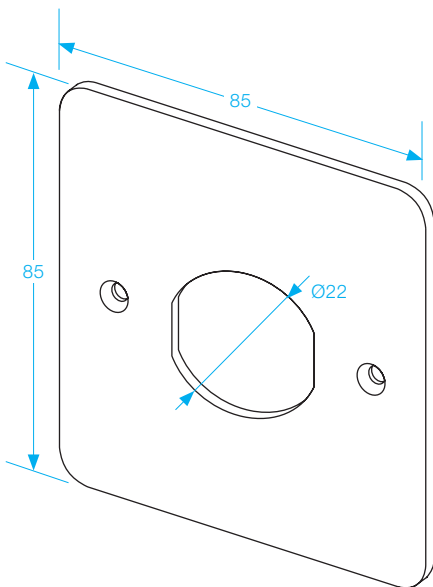

PBT-450BS

Exit Button

- Brushed Stainless Steel
- 50mm raised button
- Flush mount
- **FREE:** Add your company logo
- COM-N/O
COM-N/C

BUTTON ACTION

You can touch the push button on any part of the face to create the contact action.