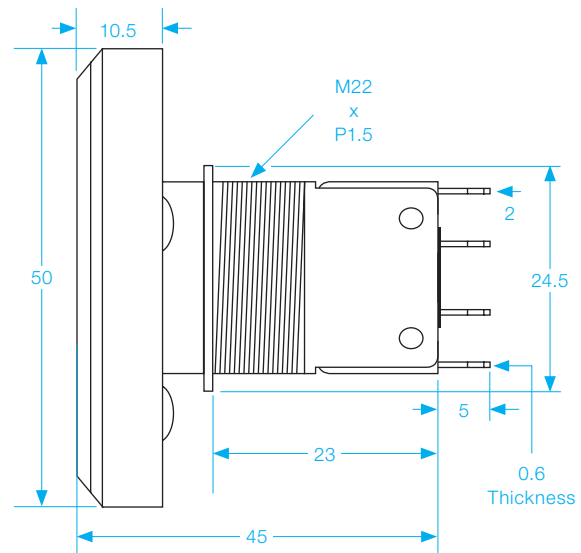

PBT-450BS

Exit Button

- Brushed Stainless Steel
- 50mm raised button
- Flush mount
- **FREE:** Add your company logo
- COM-N/O
COM-N/C

BUTTON ACTION

You can touch the push button on any part of the face to create the contact action.