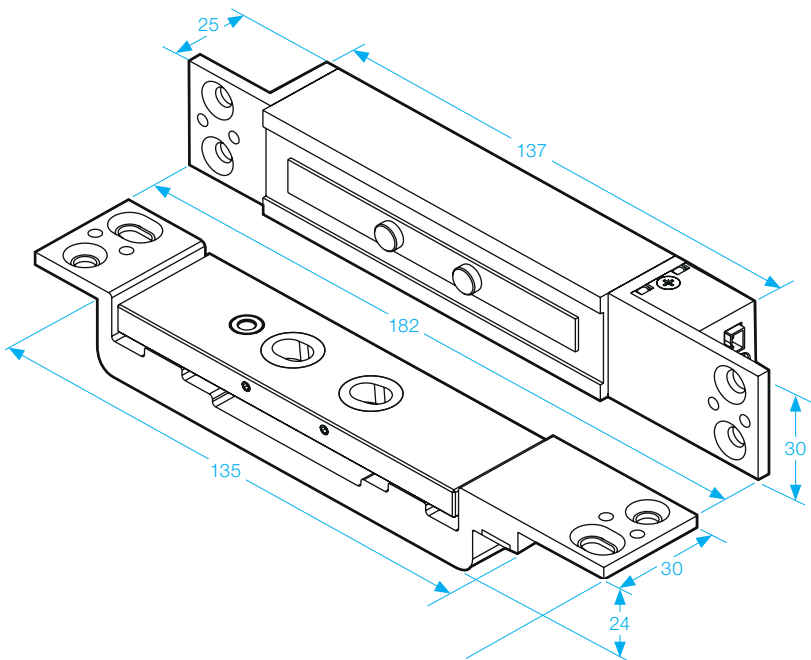

FR-SL500

Micro Shear-Lock

- FD30 + FD60 Rating
- Operating voltage 12~24Vdc
- Holding force up to 2,600lbs (1,200Kg) in shear
- Locking time delay: 0.5 to 25 seconds (Adjustable)
- N.C/N.O/Com
- 1 Hour UK fire certificate

BS EN1634:1

This product must be fitted with the intumescent pack provided

INTUMESCENT PACK