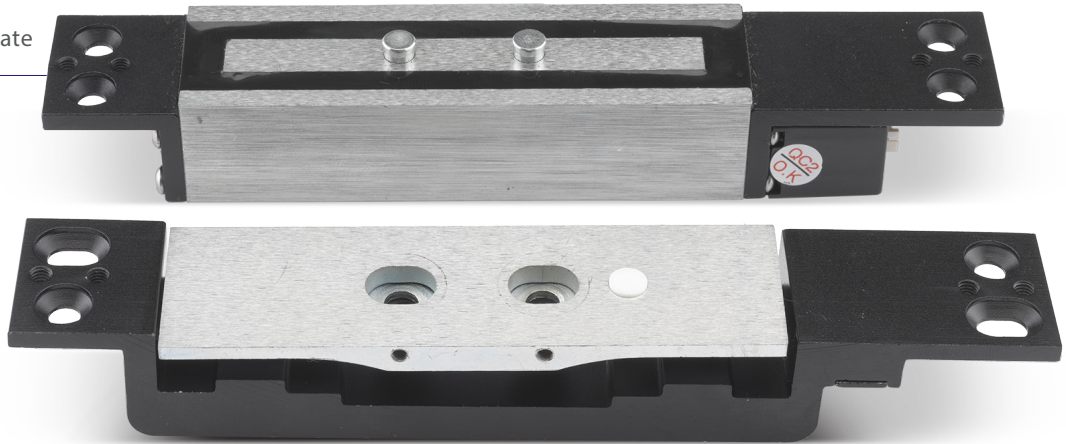

FR-SL500

Micro Shear-Lock

- FD30 + FD60 Rating
- Operating voltage 12~24Vdc
- Holding force up to 2,600lbs (1,200Kg) in shear
- Locking time delay: 0.5 to 25 seconds (Adjustable)
- N.C/N.O/Com
- 1 Hour UK fire certificate

BS EN1634:1

This product must be fitted with the intumescent pack provided

INTUMESCENT PACK