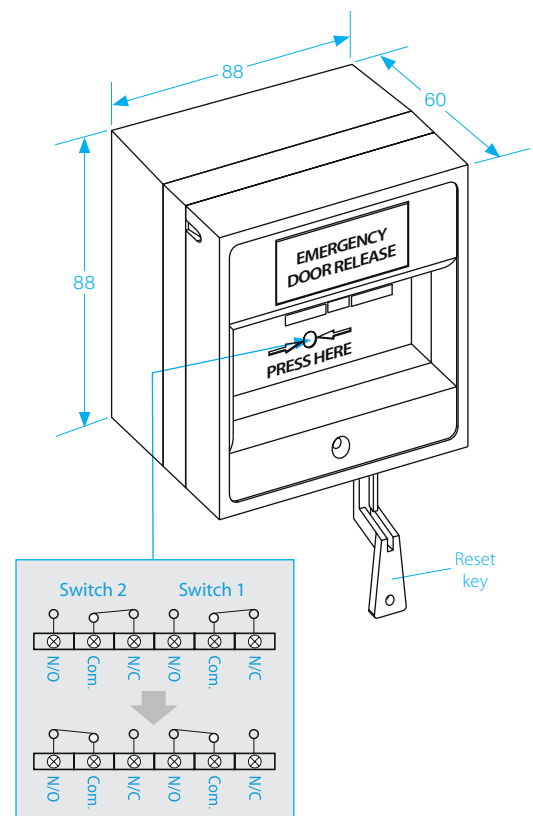

CP22-N

Breakglass Call Point

- Green plastic
- Resettable
- Surface mount
- 2 Pole

SPECIFICATION

- COM / NO / NC
Change-over-contacts x 2

- Contact resistance 150m
- Contact resistance 3A @125Vac