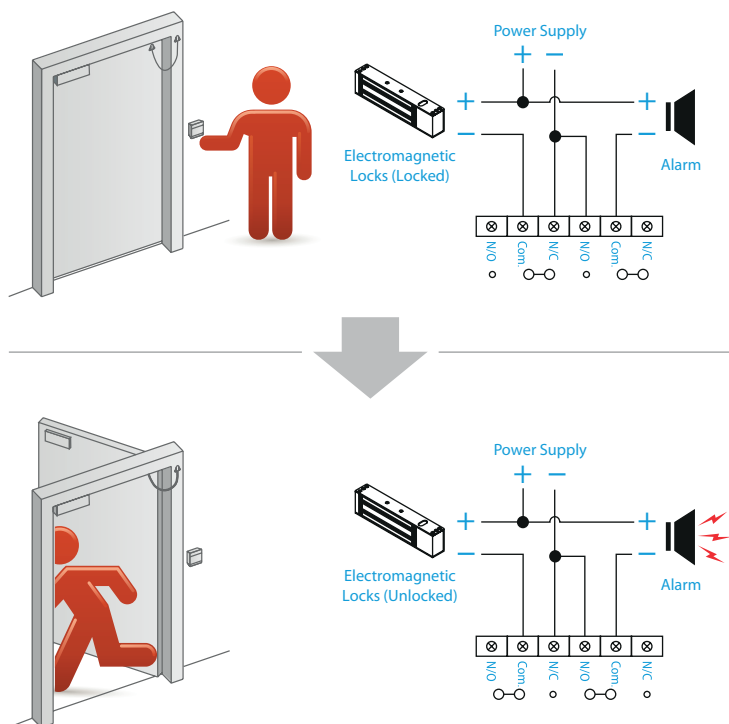

CP22-N

Breakglass Call Point

- Green plastic
- Resettable
- Surface mount
- 2 Pole

SPECIFICATION

- COM / NO / NC
Change-over-contacts x 2

- Contact resistance 150m
- Contact resistance 3A @125Vac