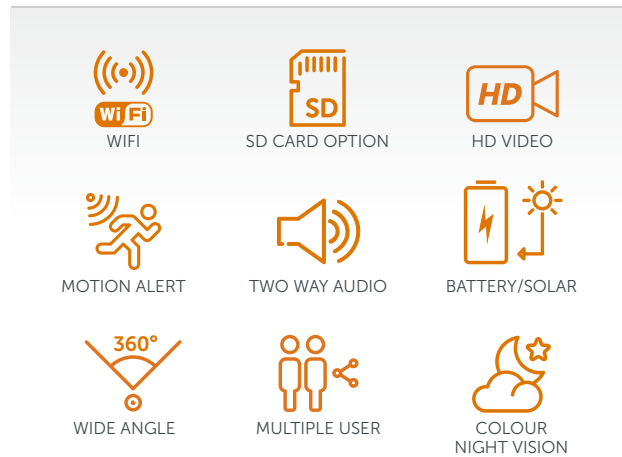

# Wi-fi 4G Solar camera

## SC2

Easy to install, the Amalock-SC2 is one of the best Solar powered PTZ on the market for its value and features.

This product is ideal for areas that has no WI-FI or Power, such as remote farms, sheds and large gardens etc.

Whenever a motion is detected, the camera sends an alert to your mobile of any activity on your property and with its automatic floodlights, it enables you to see clearly in the darker nights as the 'white light' from the camera will turn a black and white view into colour. Dial in at any time to view your property and vehicles for that peace of mind.

- > 4G (SIM card not supplied)
- > Wi-Fi option.
- > Colourful Night vision
- > 1080P HD Video quality
- > 2 Mega pixel
- > PIR Motion Detection
- > 2 Way Audio intercom
- > Support up to 128G Micro SD card *(not supplied)*
- > Cloud storage available
- > 360 Panoramic view
- > Alarm notification to your mobile