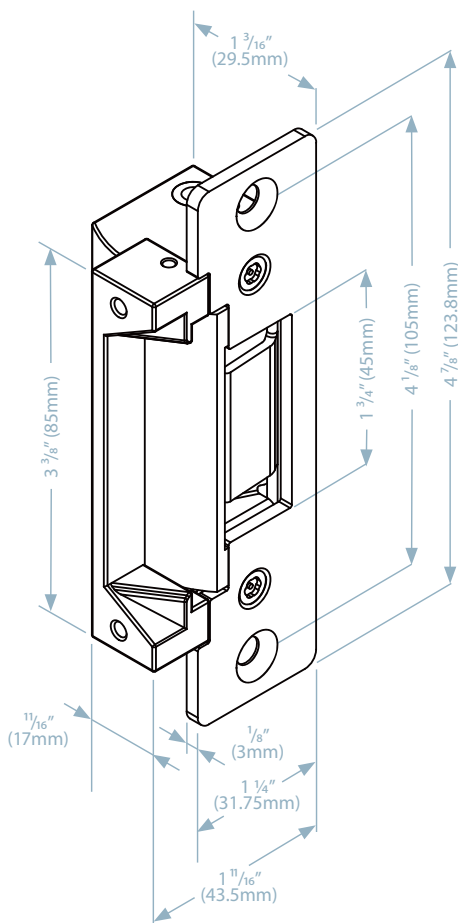

GK450-ST

ANSI Strike

- Non Handed Fully Reversible
- 1500lbs (680kg Holding Force)
- Brushed Stainless Steel
- Fail Safe/Fail Secure Reversible

CHANGING FAIL-SAFE / FAIL-SECURE

Fail-safe or fail-secure is field reversible by reversing the round screw.

LIP EXTENSIONS (OPTION)

LP-050
2" (50mm)

LP-025
1" (25mm)