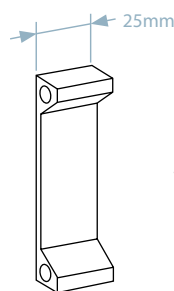

GK450-ST

ANSI Strike

- Non Handed Fully Reversible
- 1500lbs (680kg Holding Force)
- Brushed Stainless Steel
- Fail Safe/Fail Secure Reversible

CHANGING FAIL-SAFE / FAIL-SECURE

Fail-safe or fail-secure is field reversible by reversing the round screw.

LIP EXTENSIONS (OPTION)

LP-050
2" (50mm)

LP-025
1" (25mm)