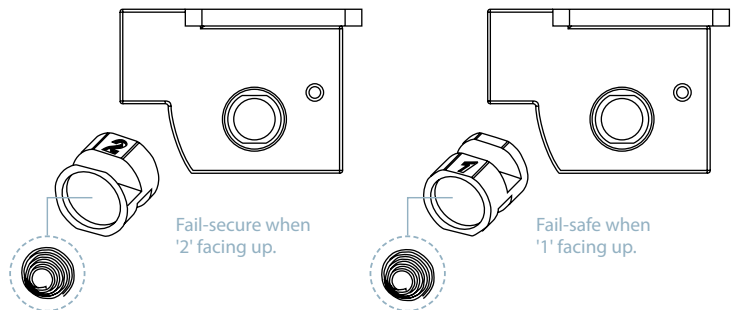

GK450-ST

ANSI Strike

- Non Handed Fully Reversible
- 1500lbs (680kg Holding Force)
- Brushed Stainless Steel
- Fail Safe/Fail Secure Reversible

CHANGING FAIL-SAFE / FAIL-SECURE

Fail-safe or fail-secure is field reversible by reversing the round screw.

LIP EXTENSIONS (OPTION)

LP-050
2" (50mm)

LP-025
1" (25mm)