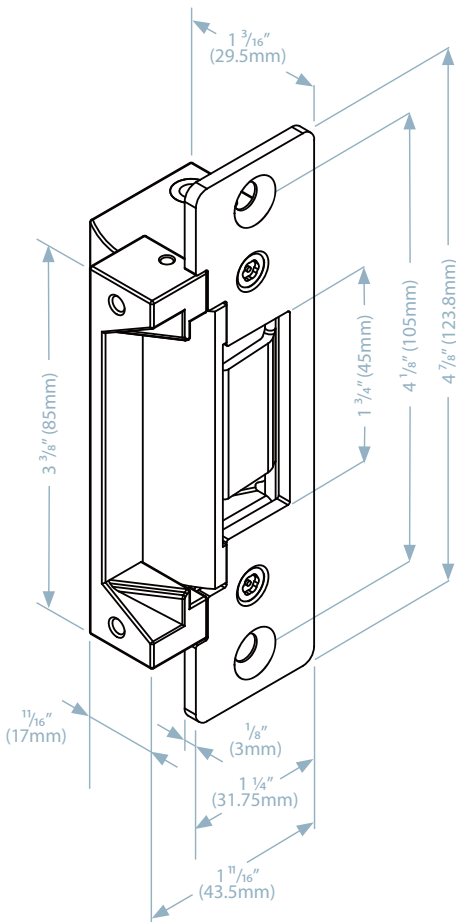

FR-GK450-ST

Fire Rated ANSI Strike

- Non Handed Fully Reversible
- 1500lbs (680kg Holding Force)
- Brushed Stainless Steel
- Fire Rated to FD30 & FD60 (UK tested)
- Fail Safe/Fail Secure Reversible
- Includes intumescent strip

CHANGING FAIL-SAFE / FAIL-SECURE

Fail-safe or fail-secure is field reversible by reversing the round screw.

LIP EXTENSIONS (OPTION)