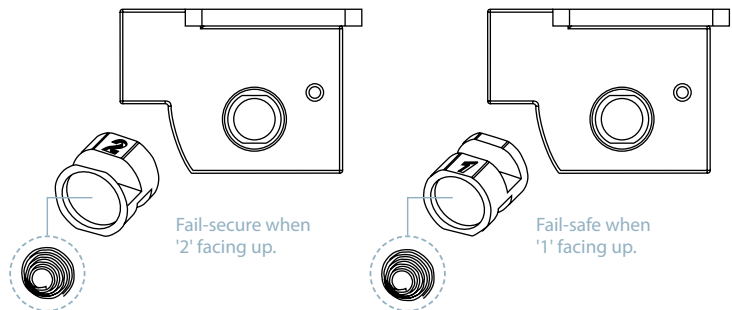

FR-GK450-ST

Fire Rated ANSI Strike

- Non Handed Fully Reversible
- 1500lbs (680kg Holding Force)
- Brushed Stainless Steel
- Fire Rated to FD30 & FD60 (UK tested)
- Fail Safe/Fail Secure Reversible
- Includes intumescent strip

CHANGING FAIL-SAFE / FAIL-SECURE

Fail-safe or fail-secure is field reversible by reversing the round screw.

LIP EXTENSIONS (OPTION)