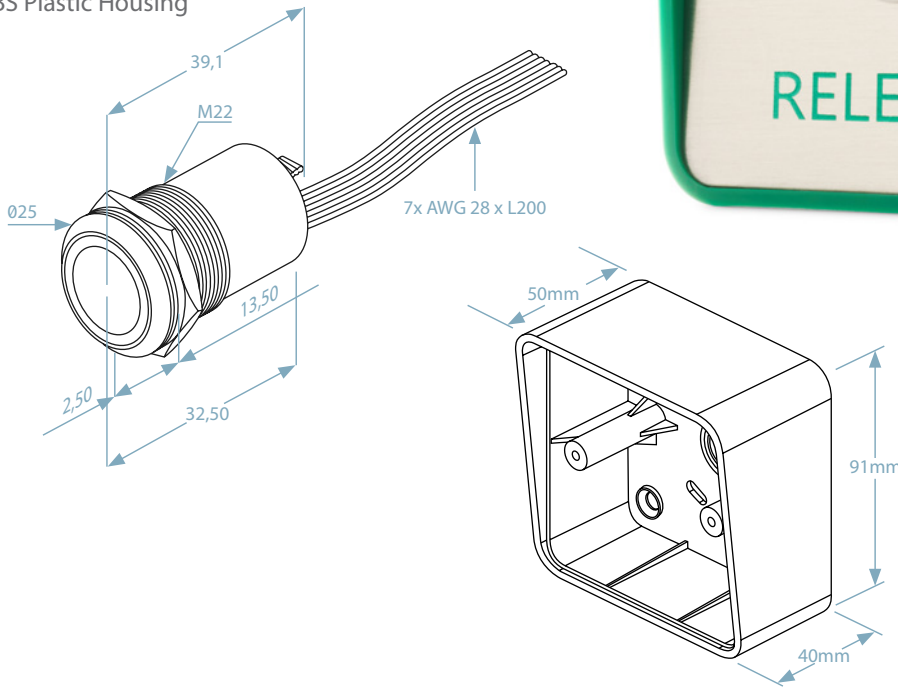

## Flush IR Button

- Brushed Stainless Steel Plate
- IR Button
- Surface mount
- COM-N/O - N/C
- 12~24VDC Operation
- ABS Plastic Housing