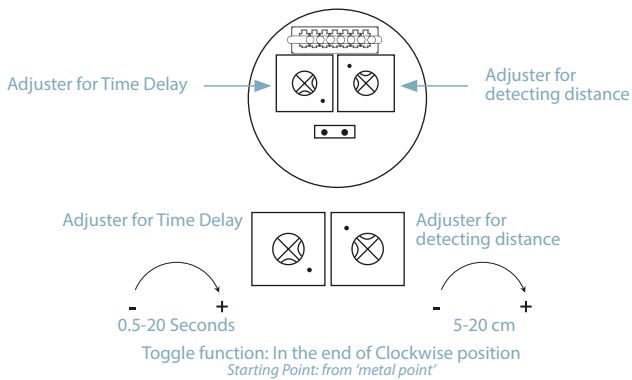

DRB-IR-1224-SBB-GRN

Flush IR Button

- Brushed Stainless Steel Plate
- IR Button
- Surface mount
- COM-N/O - N/C
- 12~24VDC Operation
- ABS Plastic Housing

SETTINGS

INT/EXT MODE

CABLES