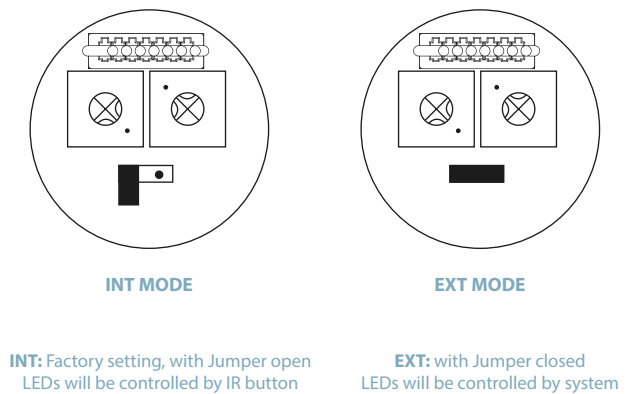

INT/EXT MODE